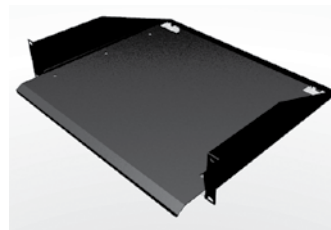

PRODUCT SPECIFICATION

This utility rack shelf is available as a 1u unit.

Vented Rack Shelf

PRODUCT SPECIFICATION

This vented Rack Shelf includes perforation which allows 61% free air flow.

Sliding Rack Shelf