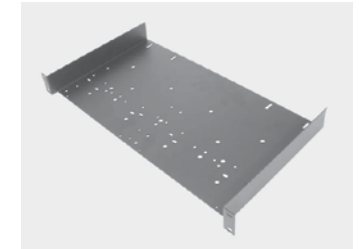

1u-2u Rack Shelf

PRODUCT SPECIFICATION

This steel rack shelf is available as a 1u or 2u unit.

3u-4u Rack Shelf

PRODUCT SPECIFICATION

This steel rack shelf is available as a 3u or 4u unit.

Utility Rack Shelf