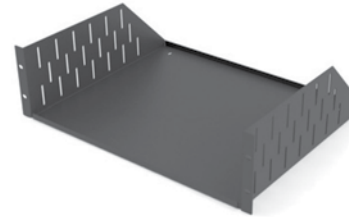

1u-2u Rack Shelf

PRODUCT SPECIFICATION

This steel rack shelf is available as a 1u or 2u unit.

3u-4u Rack Shelf

PRODUCT SPECIFICATION

This steel rack shelf is available as a 3u or 4u unit.

Utility Rack Shelf